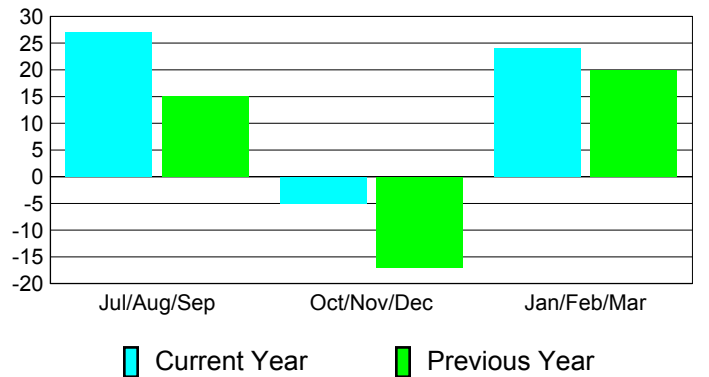

Gender Comparison 2010-2011

Jul/Aug/Sep

Oct/Nov/Dec

Jan/Feb/Mar

Male

Female