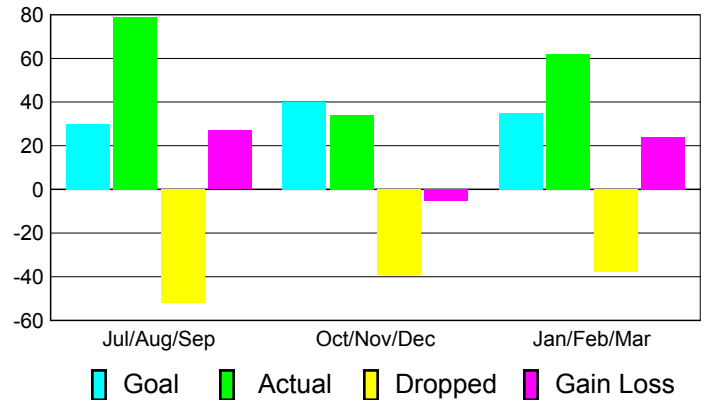

### YTD Status Quo Clubs 2010-2011

Status Quo Clubs Compared to Status Quo Members

## MEMBERSHIP

**Membership Results  
2010-2011**

**Membership  
2009-2010**

Month	Net Memb Goal	Actual New Memb	Actual Dropped Memb	Gain/Loss of Memb	Gain/Loss of Memb
Jul/Aug/Sep	30	79	-52	27	15
Oct/Nov/Dec	40	34	-39	-5	-17
Jan/Feb/Mar	35	62	-38	24	20
<b>Totals</b>	<b>105</b>	<b>175</b>	<b>-129</b>	<b>46</b>	<b>18</b>

### Membership Results 2010-2011

Goal, New, Dropped, Gain/Loss

### Comparison of Membership Gain/Loss

Current Year Compared to the Previous Year